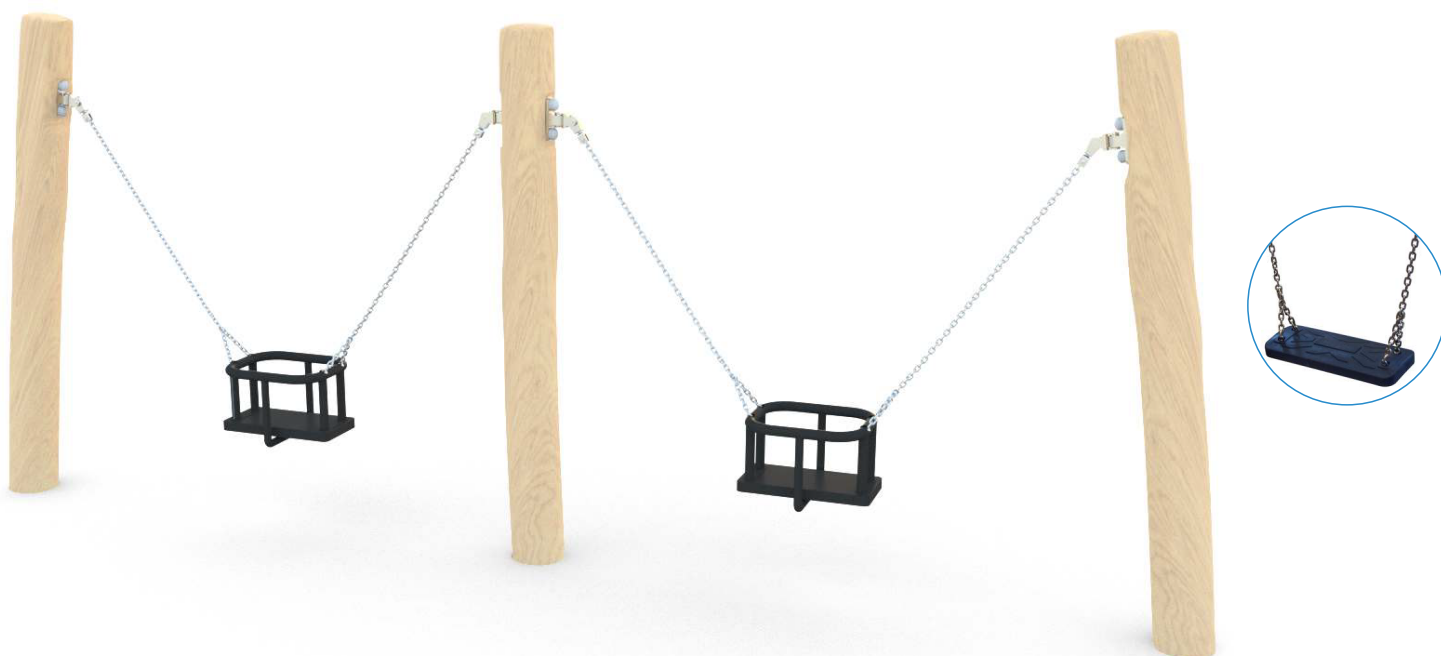

SWINGING

SOCIALIZING

INFORMATION ABOUT THE PRODUCT

Dimensions	ca. 33 x 450 cm
Safety zone	ca. 660 x 375 cm
Overall height	ca. 180 cm
Free fall height	ca. 105 cm
Amount of users	2 persons
Product complies with EN 1176-1:2017-12	YES
Availability of spare parts	YES
Age range	1-4
<small>According to EN 1176-1:2017-12 norm, the product requires applying a safety surface according to the product's free fall height.</small>	

Visualisation is for reference only,
actual appearance may vary.

MATERIALS:

<p>NATURAL ROBINIA WOOD</p>	<p>ATTESTED 6 MM STAINLESS STEEL CHAINS</p>	<p>SAFETY SEAT MADE OF ALUMINUM AND STAINLESS STEEL COVERED WITH SOFT POLYURETHANE</p>

OPTIONAL:

<p>THE SEATS ARE MADE WITH AN ALUMINUM CONSTRUCTION COVERED WITH A SOFT EPDM RUBBER</p>