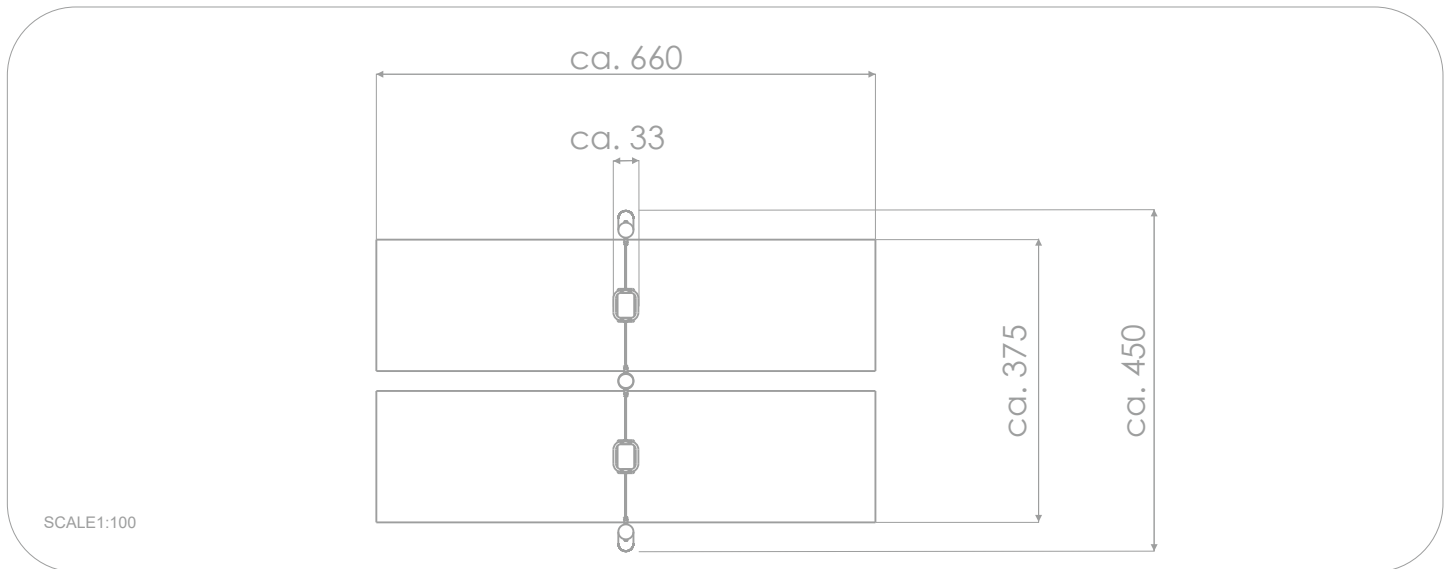

SWINGING

SOCIALIZING

INFORMATION ABOUT THE PRODUCT

Dimensions	ca. 33 x 450 cm
Safety zone	ca. 660 x 375 cm
Overall height	ca. 180 cm
Free fall height	ca. 105 cm
Amount of users	2 persons
Product complies with EN 1176-1:2017-12	YES
Availability of spare parts	YES
Age range	1-4
<small>According to EN 1176-1:2017-12 norm, the product requires applying a safety surface according to the product's free fall height.</small>	

Visualisation is for reference only,
actual appearance may vary.

MATERIALS:

<p>NATURAL ROBINIA WOOD</p>	<p>ATTESTED 6 MM STAINLESS STEEL CHAINS</p>	<p>SAFETY SEAT MADE OF ALUMINUM AND STAINLESS STEEL COVERED WITH SOFT POLYURETHANE</p>

OPTIONAL:

<p>THE SEATS ARE MADE WITH AN ALUMINUM CONSTRUCTION COVERED WITH A SOFT EPDM RUBBER</p>